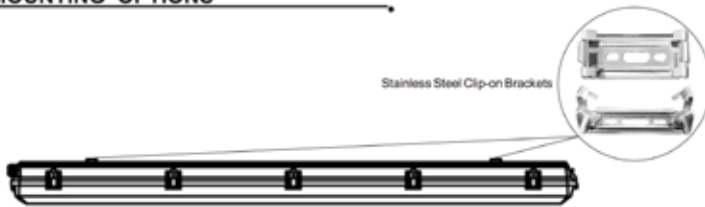

MOUNTING OPTIONS

DIMENSIONS

24W	50"L x 4"W x 4.5"H
48W	50"L x 4"W x 4.5"H
72W	50"L x 10.5"W x 4.5"H
95W	50"L x 17.5"W x 4.5"H

PHOTOMETRICS

24W	- 3500 LM @ 5000K
48W	- 6,830 LM @ 5000K
72W	- 10,200 LM @ 5000K
95W	- 13,250 LM @ 5000K

ORDERING

MODEL	ENGINE	VOLTAGE	CCT	LENS	MOUNTING	DIMMABLE
VP						
VAPOR PROOF	24	U 120-277V	27 2700K	CPC CLEAR PC	MB MOUNTING BRACKET	DM DIMMABLE (0-10v)
	48	HV 347-480V	35 3500K	FRPC FROSTED PC		
	72		40 4000K			
	95		50 5000K